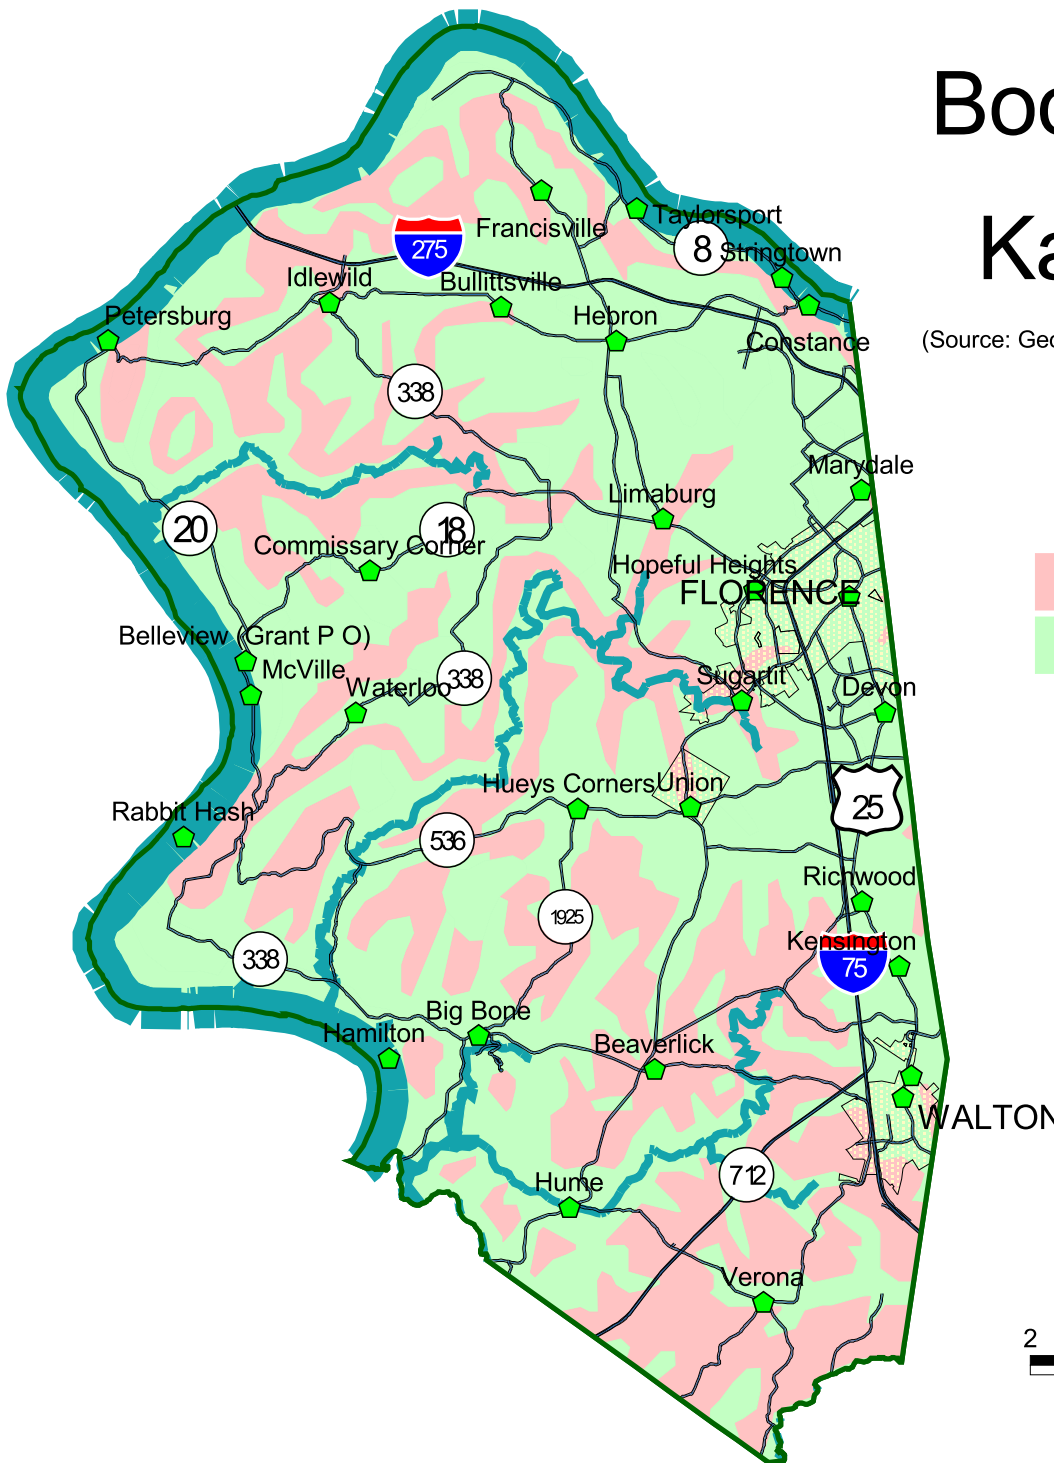

Boone County Karst Areas

(Source: Geologic Map of Kentucky, Scale, 1:500,000)

 Karst Prone
 Non-karst